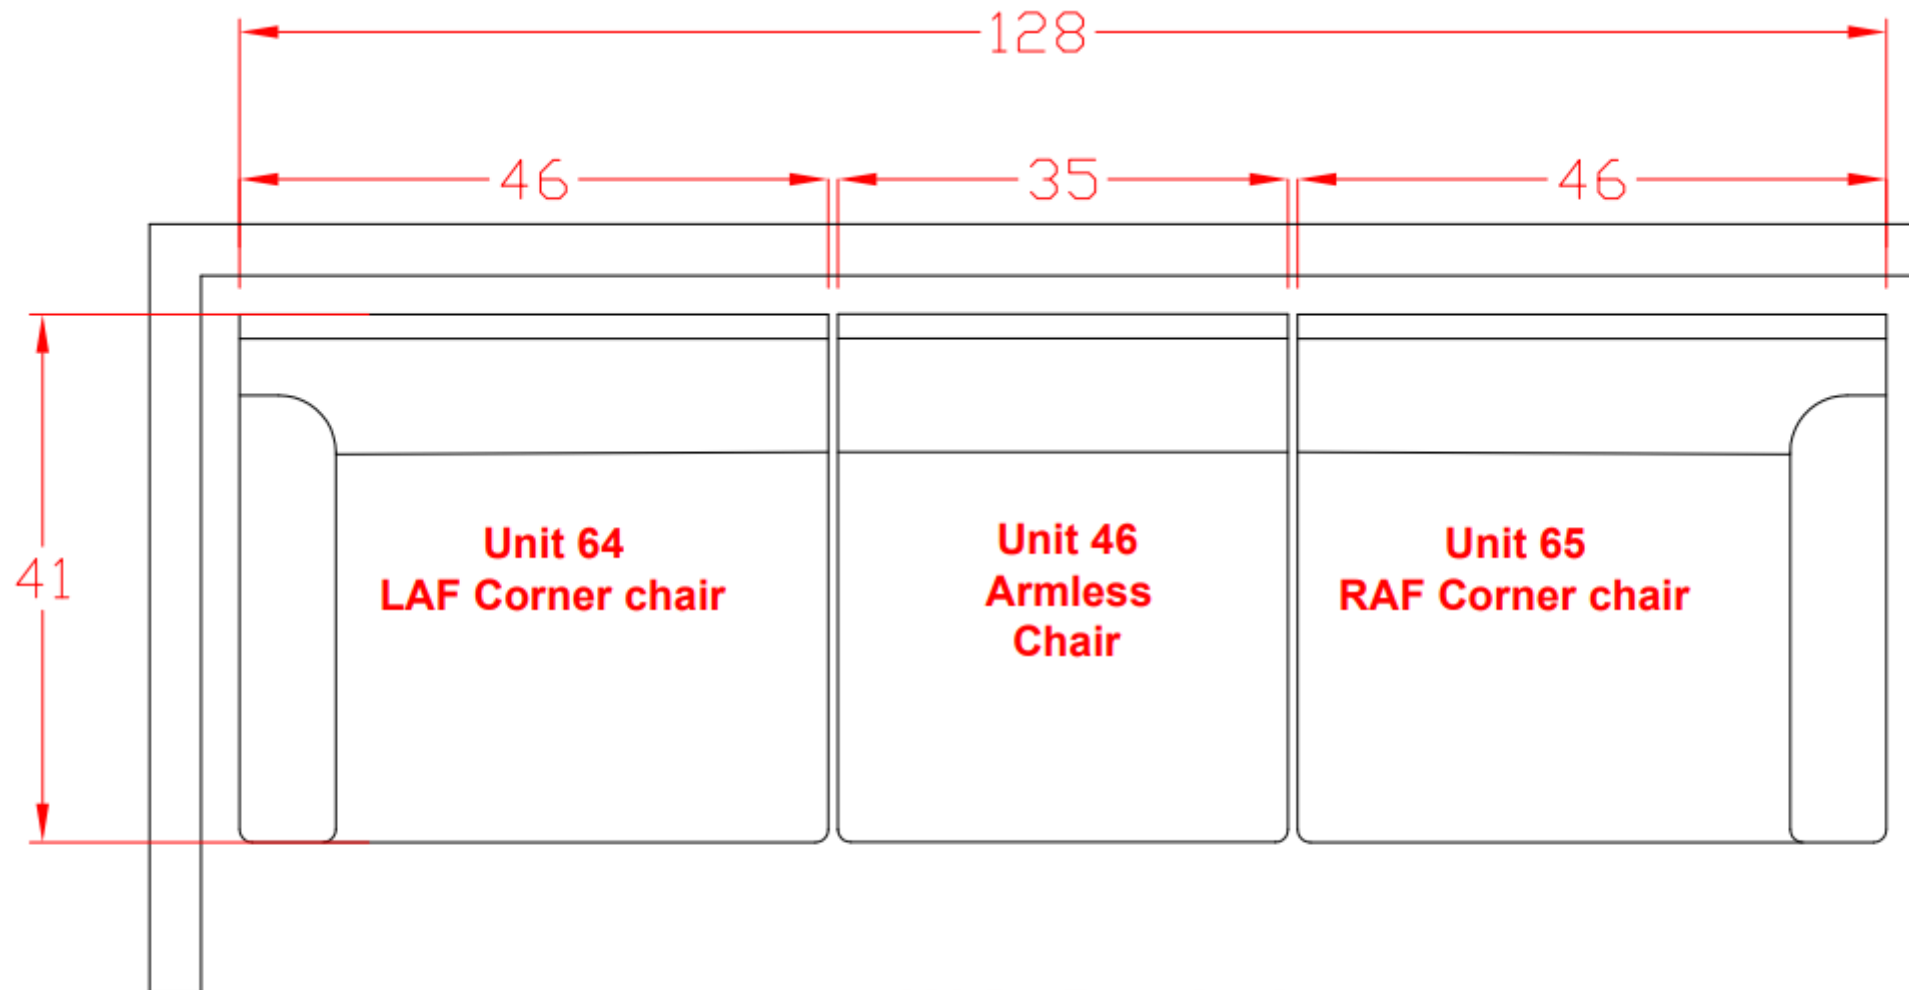

9810365

Call out	Description
	Blown Fiber
	Cushion Chaise Pad – Top Pad
	Cushion Foam
	KD Component
	Cover

For more RPs' information, please see the following page.

981 Configuration 3
Space Between Units = 3/4" for Connecting Brackets
Unit is 3" Away From Wall

****All Measurements are Approximations****