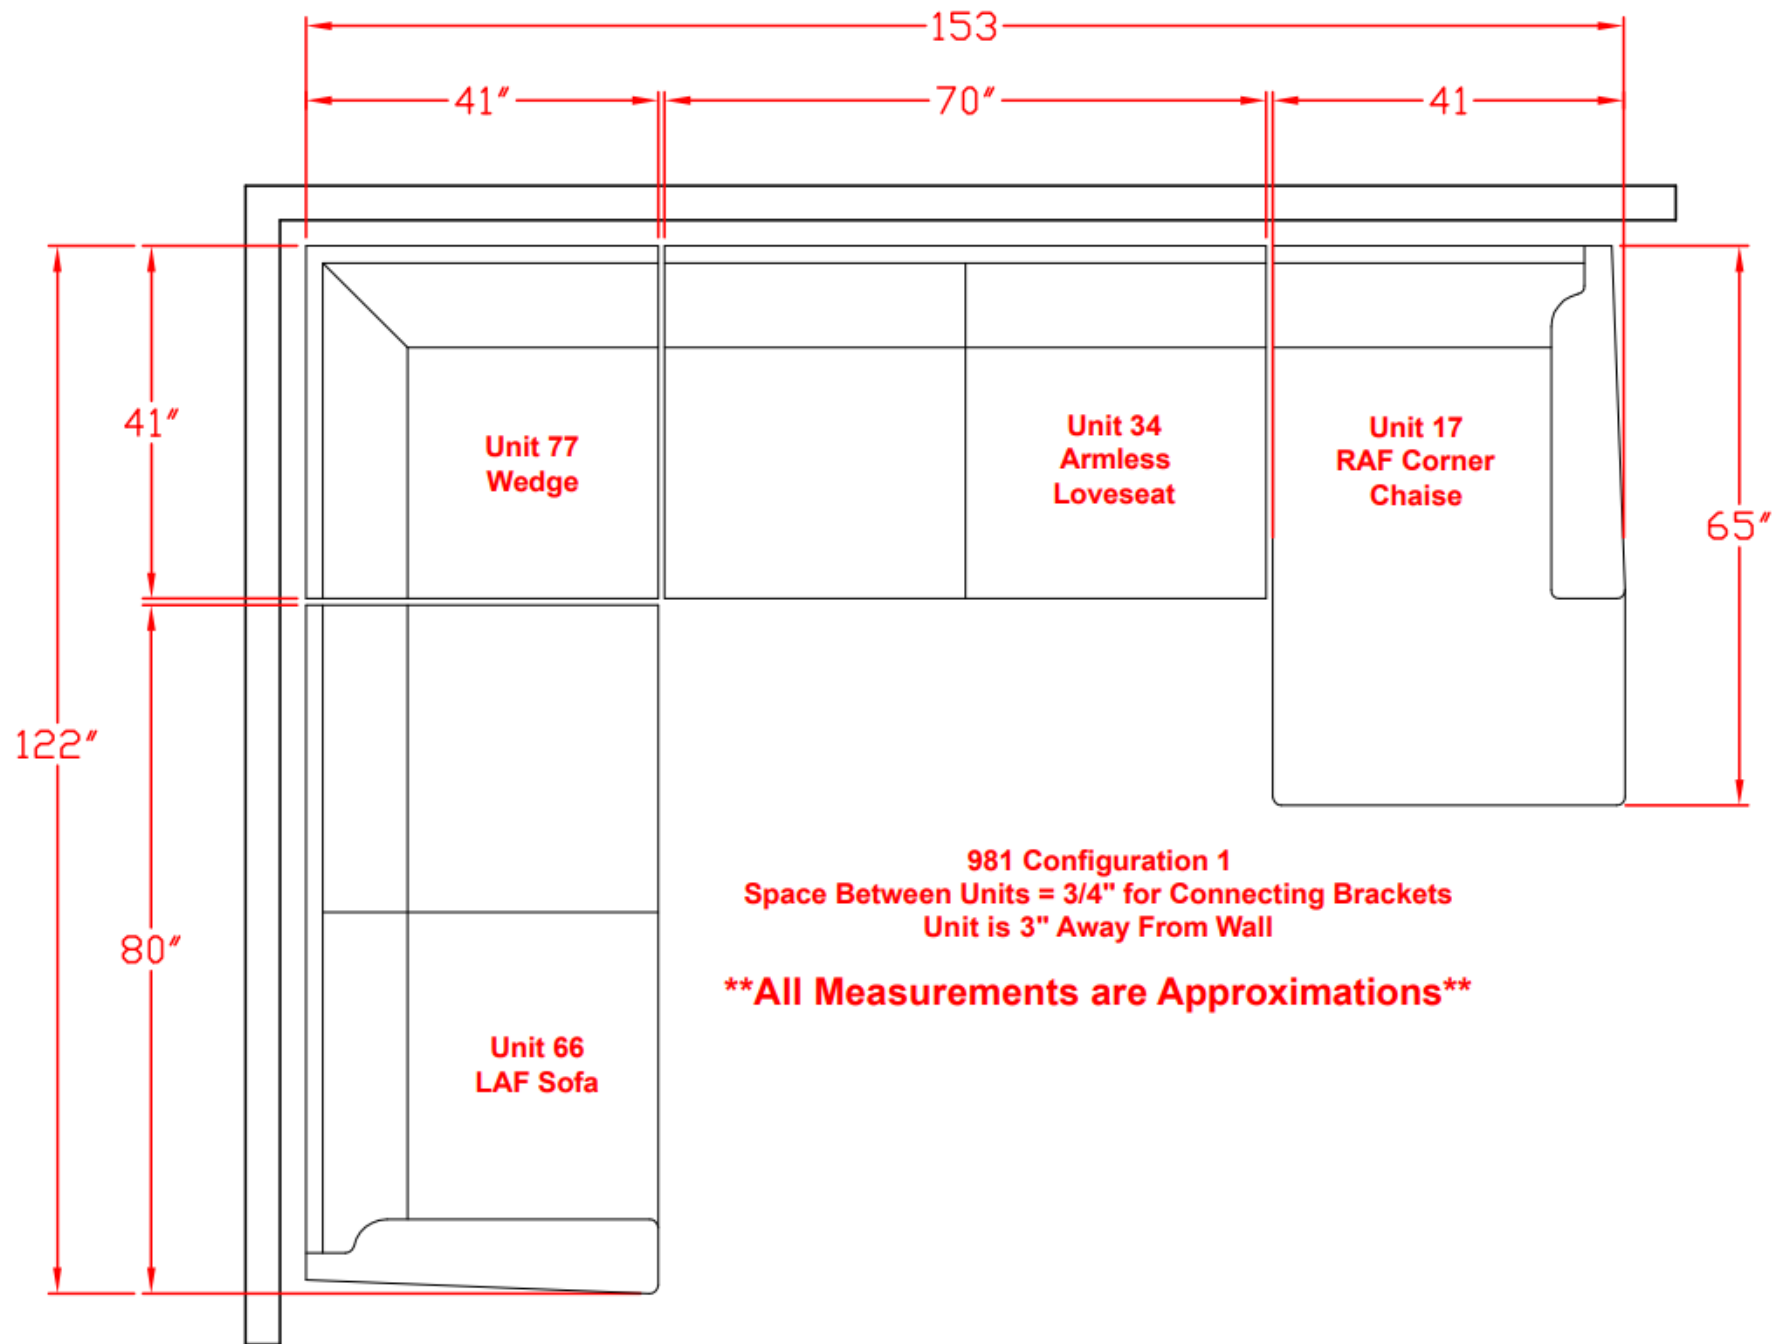

9810365

Call out	Description
	Blown Fiber
	Cushion Chaise Pad – Top Pad
	Cushion Foam
	KD Component
	Cover

For more RPs' information, please see the following page.

981 Configuration 3
Space Between Units = 3/4" for Connecting Brackets
Unit is 3" Away From Wall

****All Measurements are Approximations****