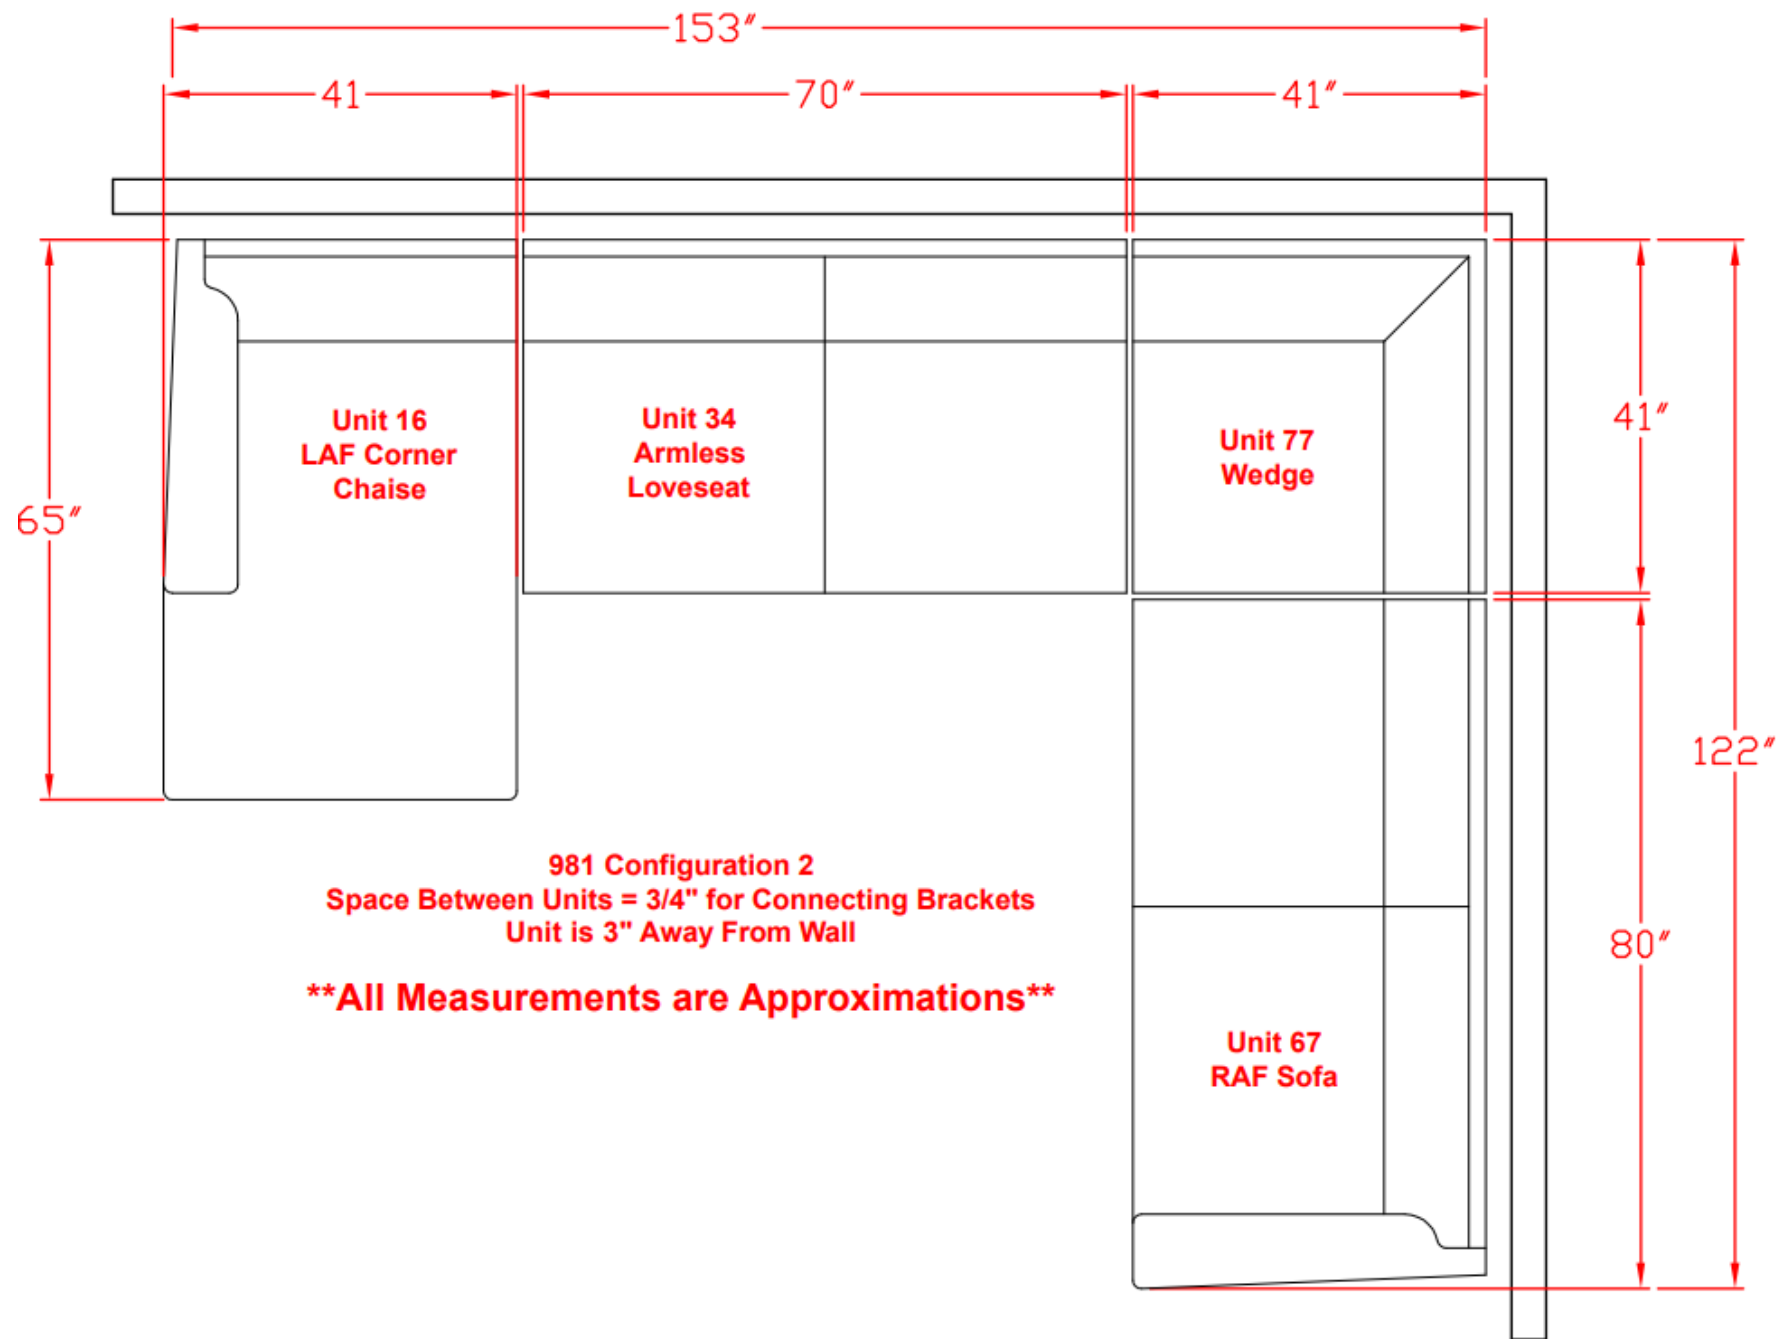

9810365

Call out	Description
	Blown Fiber
	Cushion Chaise Pad – Top Pad
	Cushion Foam
	KD Component
	Cover

For more RPs' information, please see the following page.

981 Configuration 3
Space Between Units = 3/4" for Connecting Brackets
Unit is 3" Away From Wall

****All Measurements are Approximations****